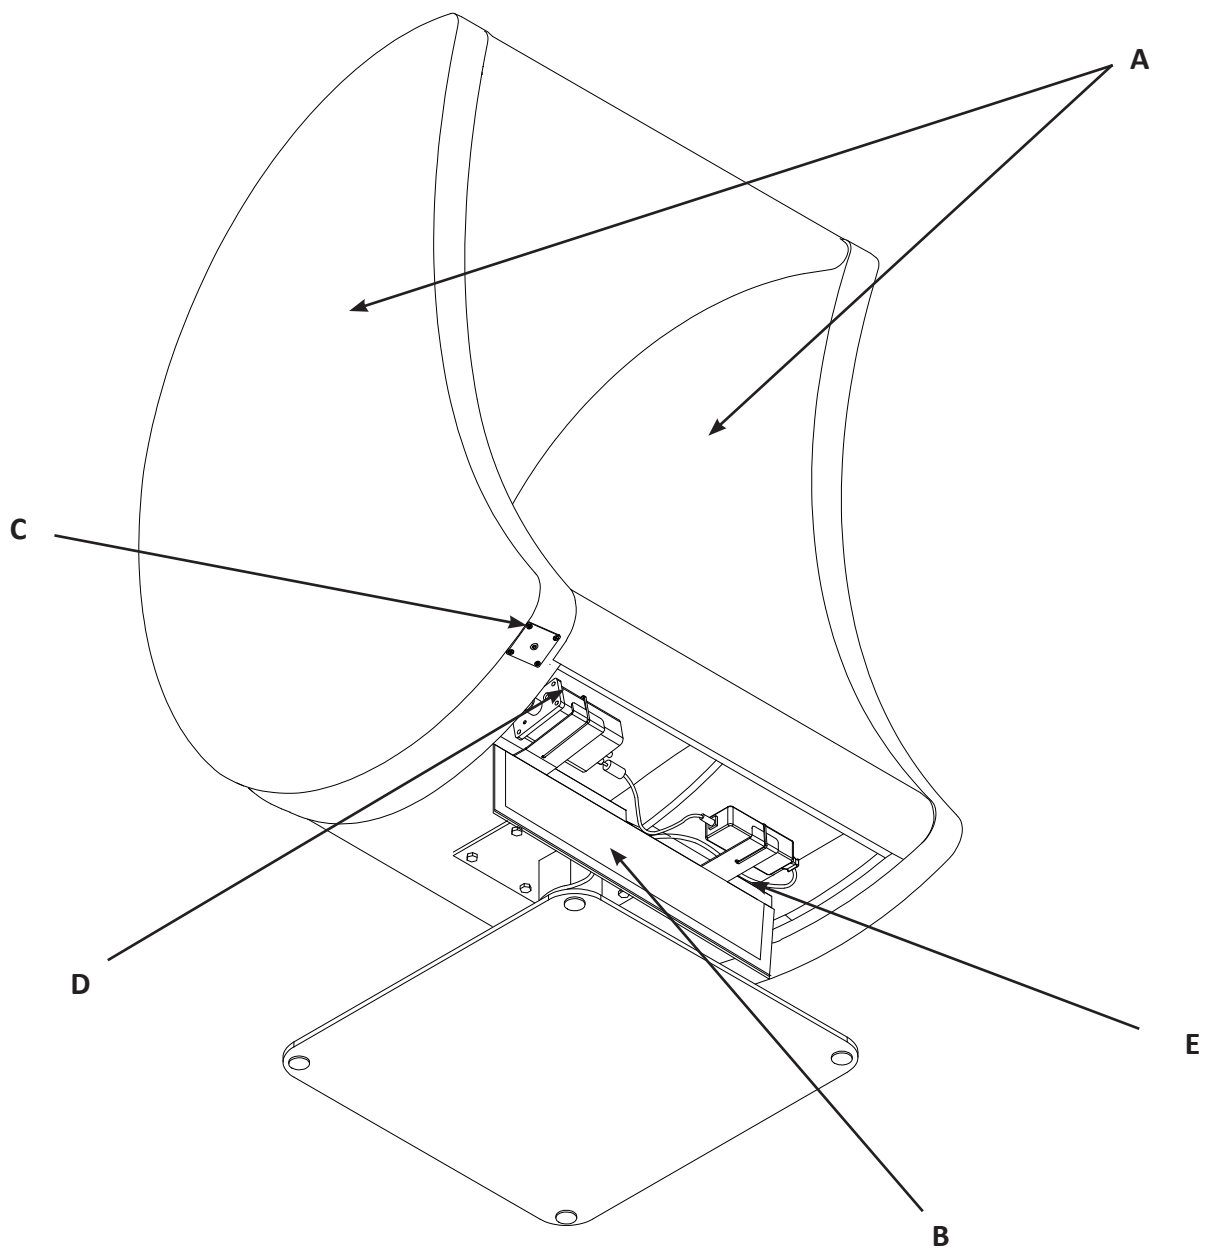

TECHNICAL DATA

Size:	W800 x D850 x H1475 mm
Material:	Upholstered timber shell, steel base with EPC finish
Connection:	Input voltage 90-264 V AC (47-63 Hz) with C14 EN60320-1 connection. (3 m EU standard cable included)
Power consumption:	40 W Max
Sound speakers:	30 W RMS (2 x 15 W)

This drawing is included for maintenance and troubleshooting purposes only. The drawing does not show the power cable which is connected to the amplifier (d). Cable connection type C14 EN60320-1.

- A) Speakers
- B) Velcro opening
- C) Connector for 3.5 mm Mini Stereo Jack
- D) Amplifier with volume control
- E) Transformer with power cable